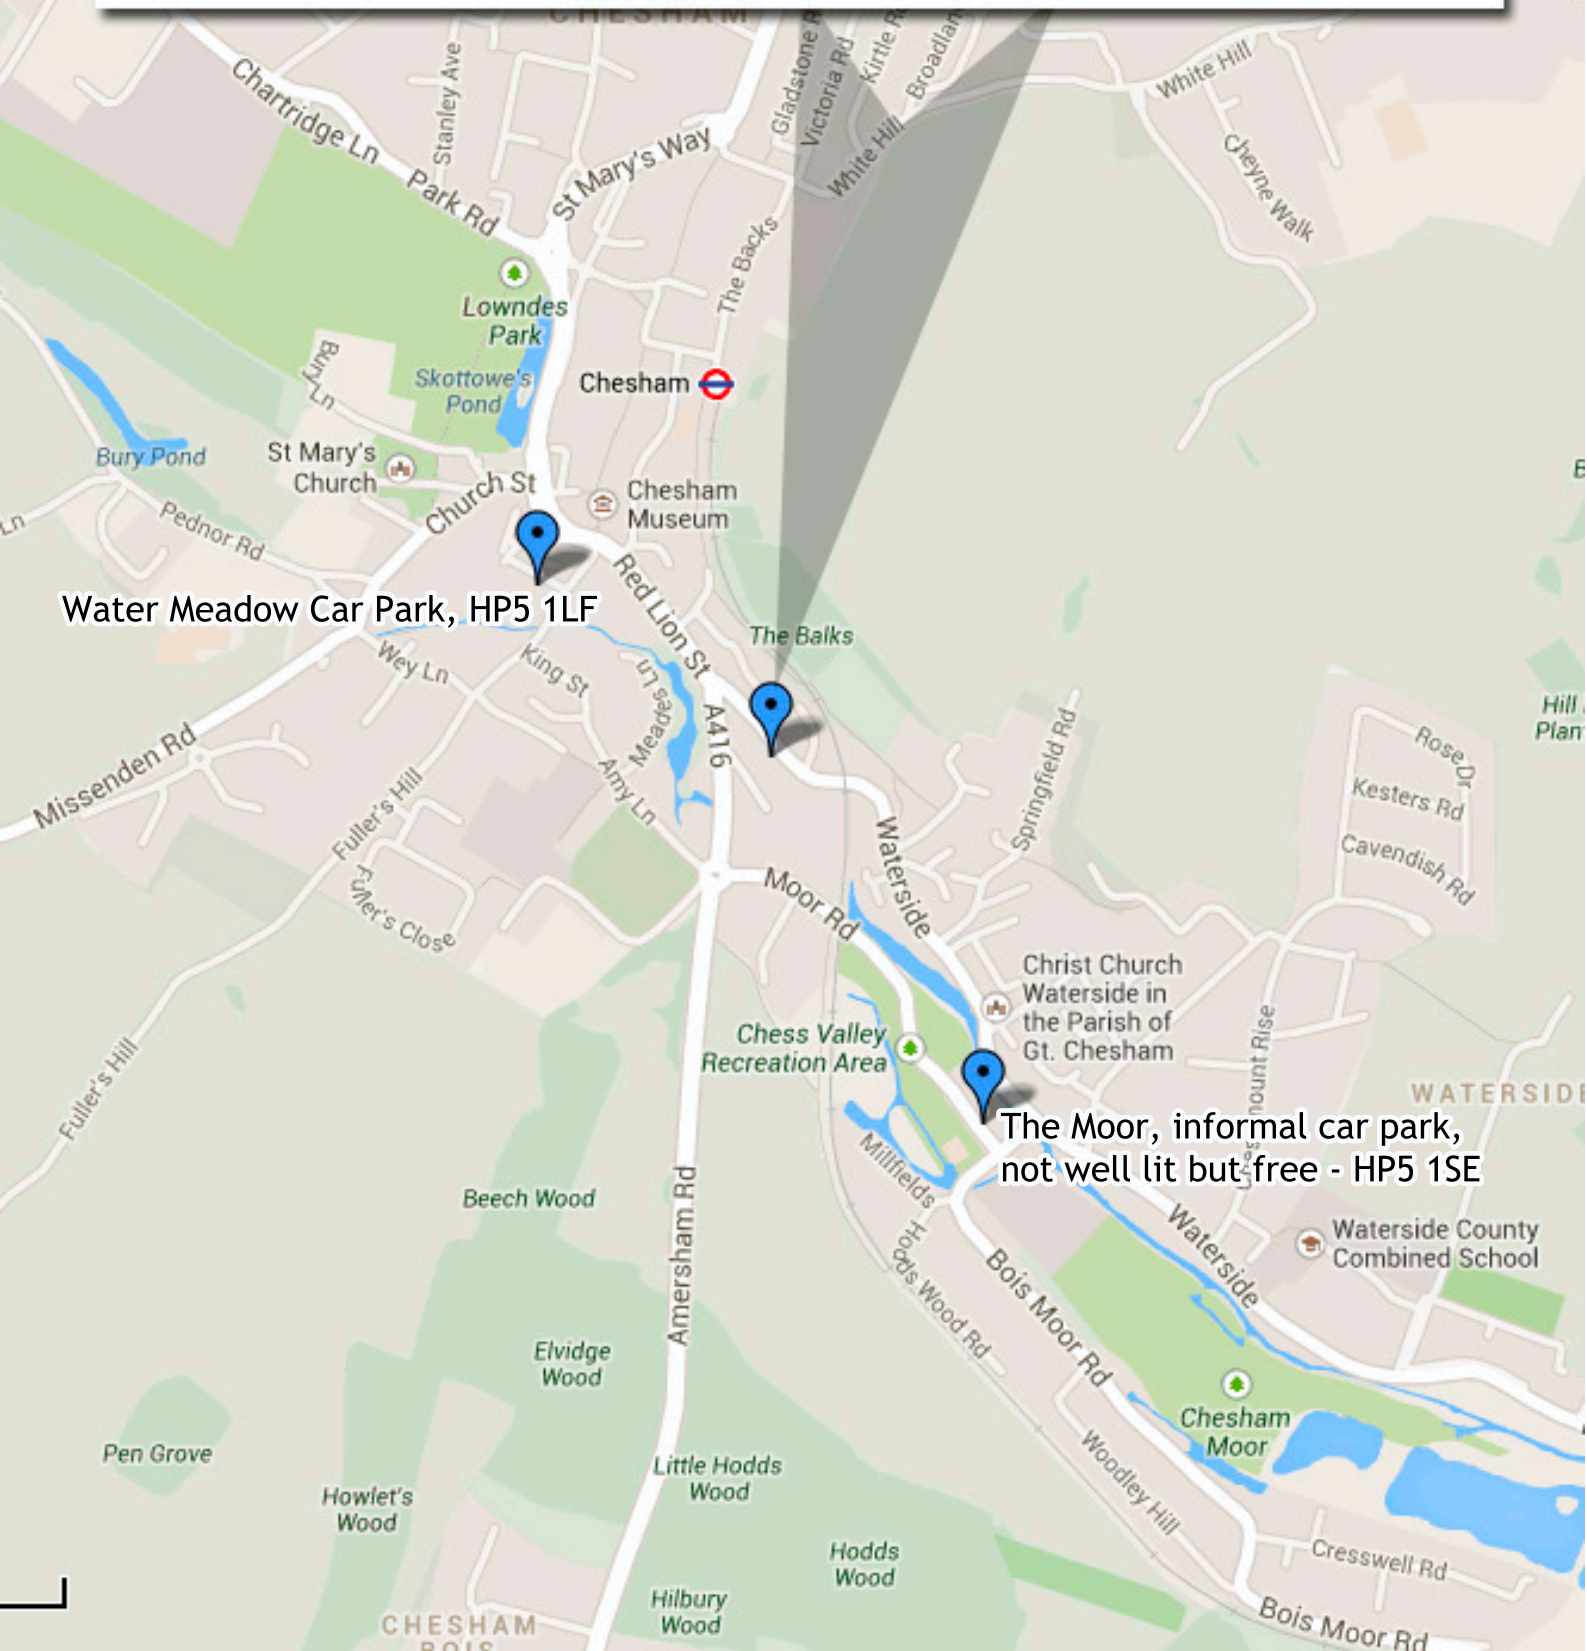

nutriVitalise
Bagnall Centre for Integrated Healthcare
71-79 Waterside
Chesham
HP5 1PE

Bagnall Centre for Integrated Healthcare

Water Meadow Car Park, HP5 1LF

The Moor, informal car park,
not well lit but free - HP5 1SE